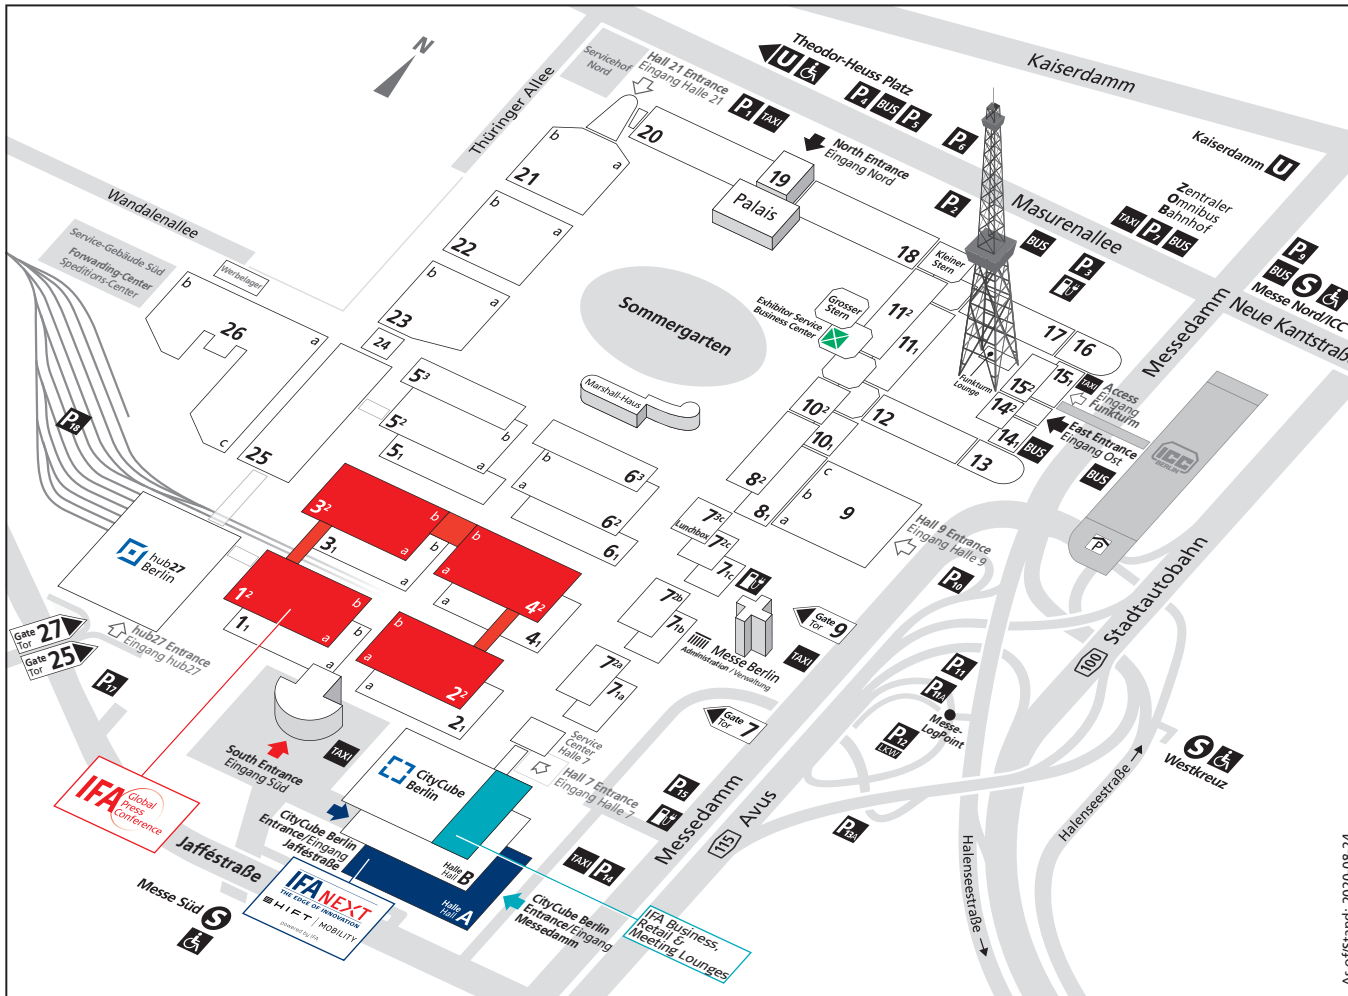

Berlin ExpoCenter City
3–5 September 2020

- IFA Global Press Conference
- ↑ South Entrance
Halls 1.2 – 4.2
- SHIFT MOBILITY meets IFA NEXT
- ↑ CityCube Berlin Entrance Jafféstraße
- IFA Business, Retail & Meeting Lounges
- ↑ CityCube Berlin Entrance Messedamm
- ↑ **gfu Insights & Trends**
2 SEP 2020, 14:00 – 16:00
South Entrance
Hall 3.2